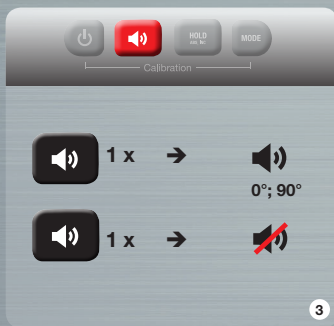

DIGITAL LEVEL RED/REDM DIGITAL

- 1 On/off switch / Display light
- 2 On/off switch acoustics (signal at 0° and 90°)
- 3 Hold function (measurement is retained by pressing once) / Switching between ABS (absolute) and INC (incremental)
- 4 Mode button for switching between measured value settings (°, mm/m, %, in/ft)
- 5 Arrows show in which direction the spirit level has to be moved
- 6 Display ° / mm/m / % / in/ft
- 7 Display in the case of low battery voltage
- 8 Display of ABS or INC