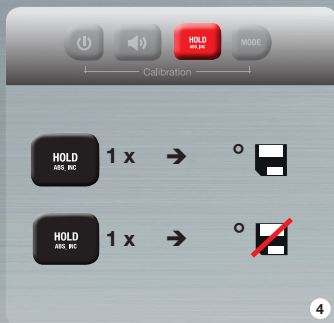

DIGITAL LEVEL RED/REDM DIGITAL

- 1 On/off switch / Display light
- 2 On/off switch acoustics (signal at 0° and 90°)
- 3 Hold function (measurement is retained by pressing once) / Switching between ABS (absolute) and INC (incremental)
- 4 Mode button for switching between measured value settings (°, mm/m, %, in/ft)
- 5 Arrows show in which direction the spirit level has to be moved
- 6 Display ° / mm/m / % / in/ft
- 7 Display in the case of low battery voltage
- 8 Display of ABS or INC