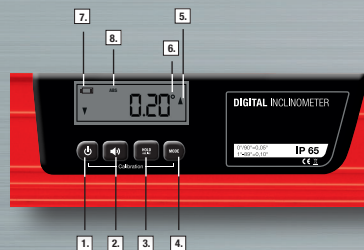

DIGITAL LEVEL RED/REDM DIGITAL

- 1 On/off switch / Display light
- 2 On/off switch acoustics (signal at 0° and 90°)
- 3 Hold function (measurement is retained by pressing once) / Switching between ABS (absolute) and INC (incremental)
- 4 Mode button for switching between measured value settings (°, mm/m, %, in/ft)
- 5 Arrows show in which direction the spirit level has to be moved
- 6 Display ° / mm/m / % / in/ft
- 7 Display in the case of low battery voltage
- 8 Display of ABS or INC